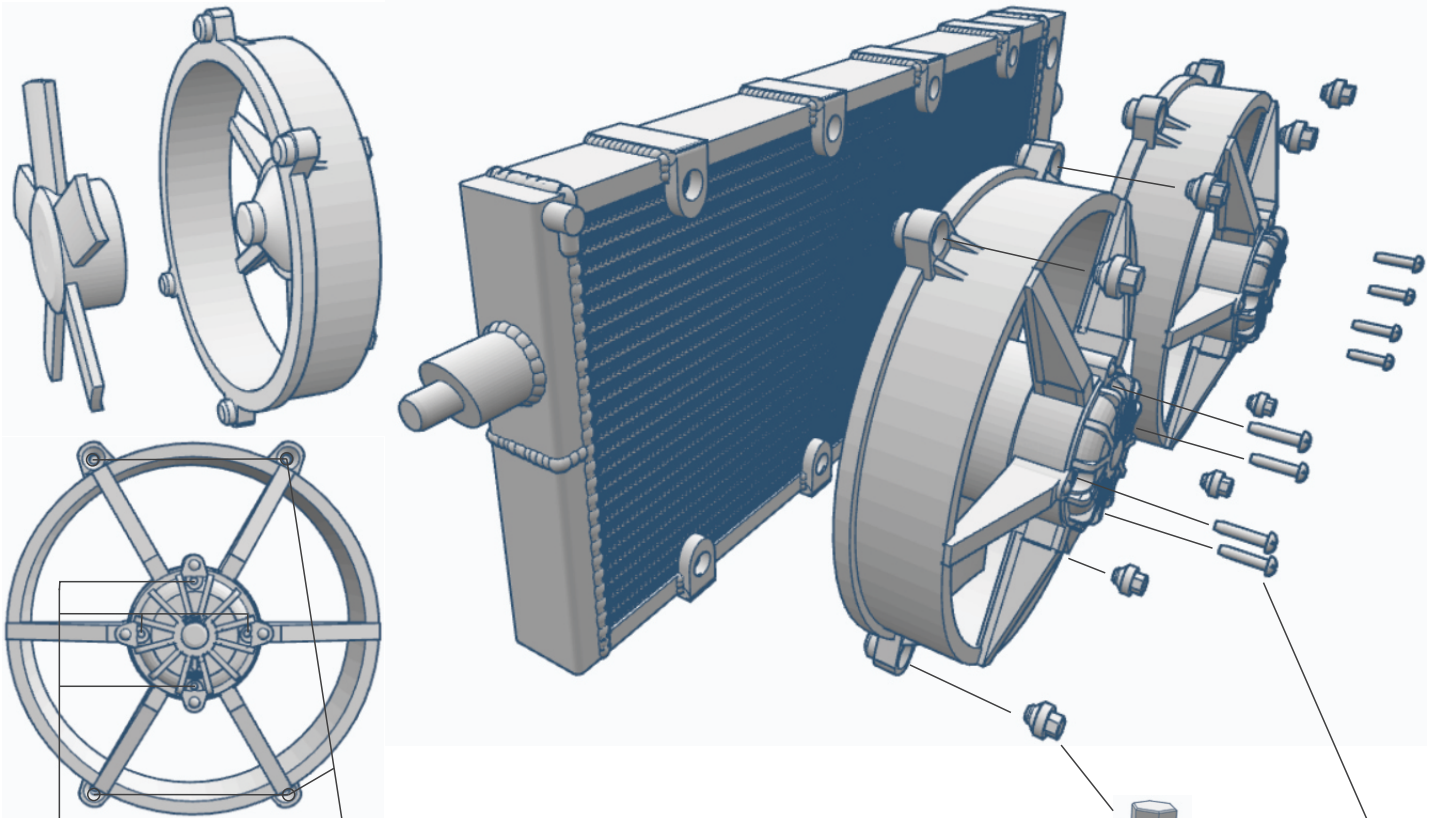

1/8 Pocher Ferrari F40 Radiator Upgrade Kit

Shroud BOLTS (paint iron / steel)

Shroud SCREWS (paint silver)